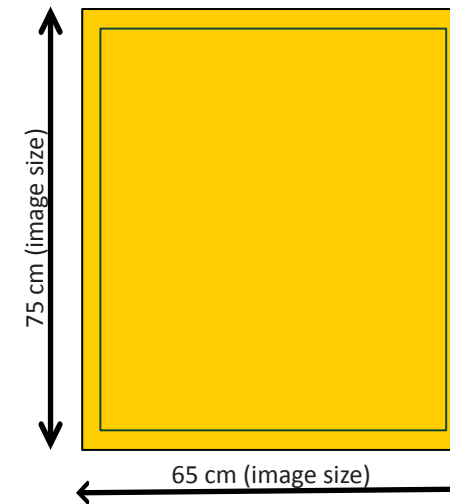

# akzent media

All text, titles and logos and other important parts of visual should be placed minimum 1,0cm from all the edges. (centred)

<b>BIGBOARD 6.50 X 7.50 m</b>	
<b>DIMENSIONS</b>	<b>6.50 X 7.50 m</b>
<b>TYPE OF PRINTING</b>	<b>Frontlit PVC (digital)</b>
<b>PREPRESS INSTRUCTIONS</b>	
<b>Width:</b>	<b>65 cm</b>
<b>Height:</b>	<b>75 cm</b>
<b>Resolution:</b>	<b>300 DPI</b>
<b>Orientation:</b>	<b>Horizontal</b>
<b>Color Mode:</b>	<b>CMYK</b>
<b>File format:</b>	<b>TIFF (flatten layers) or Photoshop EPS (flatten layers, max jpeg compression)</b>
<b>Safe frame:</b>	<b>All text, titles and logos and other important parts of visual should be placed minimum 1,0 cm from all the edges. (centred)</b>