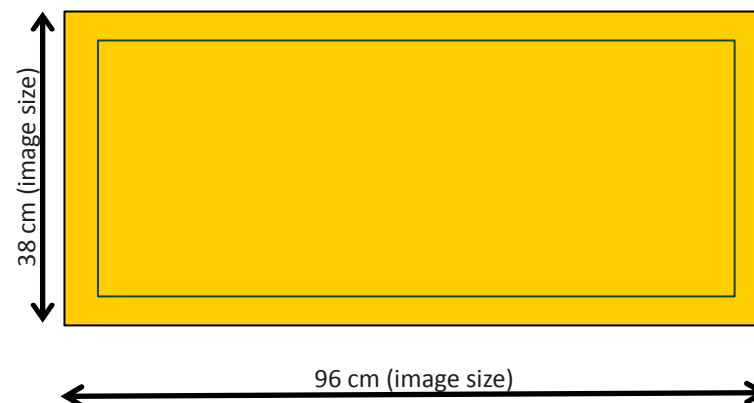

akzent media

All text, titles and logos and other important parts of visual should be placed minimum 1,50cm from the top edge and 1,00cm from left, right and bottom edges (centered)

BIGBOARD 9.6 X 3.8 m

Advertising medium front lit

DIMENSIONS

9.6 X 3.8 m

TYPE OF PRINTING

Paper (blueback)(digital,offset,screen)

PREPRESS INSTRUCTIONS

Width: 96 cm

Height: 38 cm

Resolution: 300 DPI

Orientation: Horizontal

Color Mode: CMYK

File format: TIFF (flatten layers) or Photoshop EPS (flatten layers, max jpeg compression)

Safe frame: All text, titles and logos and other important parts of visual should be placed minimum 1,50cm from the top edge and 1,00cm from left, right and bottom edges