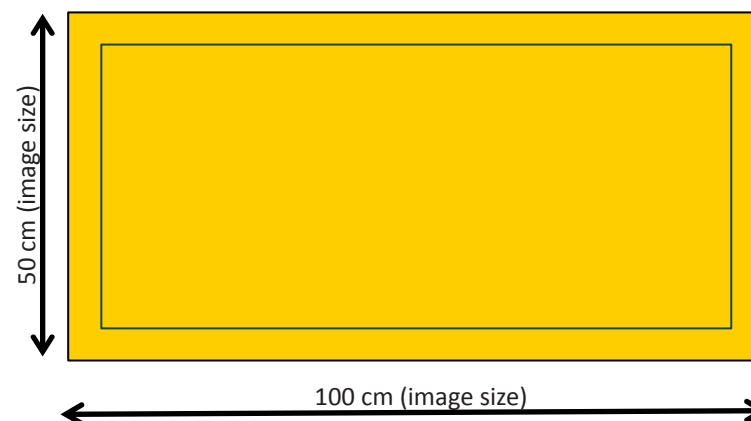

akzent media

All text, titles and logos and other important parts of visual should be placed minimum 1,50cm from the top edge and 1,00cm from left, right and bottom edges (centered)

MEGABOARD 10 X 5 m

Advertising medium front lit

DIMENSIONS

10 X 5 m

TYPE OF PRINTING

Paper (blueback)(digital,offset,screen)

PREPRESS INSTRUCTIONS

Width: 100 cm

Height: 50 cm

Resolution: 300 DPI

Orientation: Horizontal

Color Mode: CMYK

File format: TIFF (flatten layers) or Photoshop EPS (flatten layers, max jpeg compression)

Safe frame: All text, titles and logos and other important parts of visual should be placed minimum 1,50cm from the top edge and 1,00cm from left, right and bottom edges