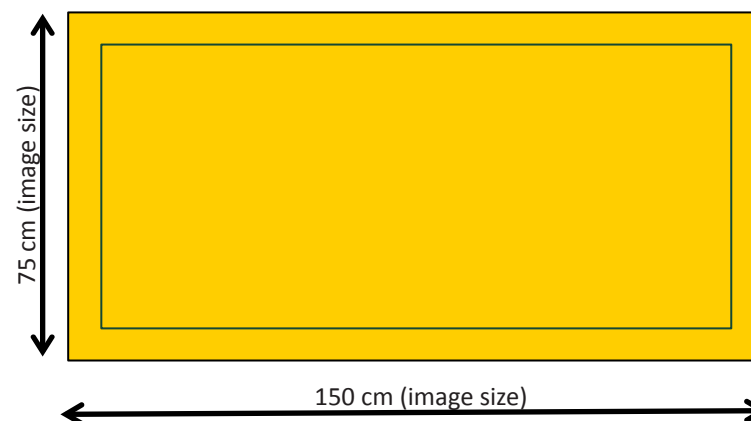

akzent media

All text, titles and logos and other important parts of visual should be placed minimum 1,50cm from the top edge and 1,00cm from left, right and bottom edges (centered)

MEGABOARD 15 X 7,5 m

Advertising medium front lit

DIMENSIONS

15 X 7,5 m

TYPE OF PRINTING

Paper (blueback)(digital,offset,screen)

PREPRESS INSTRUCTIONS

Width: 150 cm

Height: 75 cm

Resolution: 300 DPI

Orientation: Horizontal

Color Mode: CMYK

File format: TIFF (flatten layers) or Photoshop EPS (flatten layers, max jpeg compression)

Safe frame: All text, titles and logos and other important parts of visual should be placed minimum 1,50cm from the top edge and 1,00cm from left, right and bottom edges