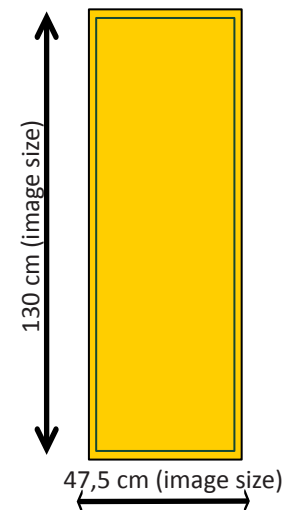

akzent media

All text, titles and logos and other important parts of visual should be placed minimum 1,0cm from all the edges. (centred)

WALL 4.75 X 13 m	
DIMENSIONS	4.75 X 13 m
TYPE OF PRINTING	Frontlit PVC (digital)
PREPRESS INSTRUCTIONS	
Width:	47,5 cm
Height:	130 cm
Resolution:	300 DPI
Orientation:	Horizontal
Color Mode:	CMYK
File format:	TIFF (flatten layers) or Photoshop EPS (flatten layers, max jpeg compression)
Safe frame:	All text, titles and logos and other important parts of visual should be placed minimum 1,0 cm from all the edges. (centred)