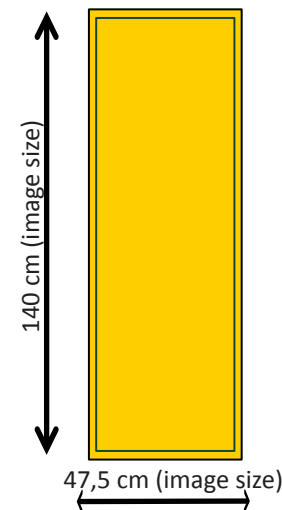

# akzent media

All text, titles and logos and other important parts of visual should be placed minimum 1,0cm from all the edges. (centred)

**WALL 4.75 X 14 m**

**DIMENSIONS**

**4.75 X 14 m**

**TYPE OF PRINTING**

## PREPRESS INSTRUCTIONS

**Width:**

47,5 cm

**Height:**

140 cm

**Resolution:**

300 DPI

**Orientation:**

Horizontal

**Color Mode:**

CMYK

**File format:**

TIFF (flatten layers) or Photoshop EPS  
(flatten layers, max jpeg compression)

**Safe frame:**

All text, titles and logos and other important parts of visual should be placed minimum 1,0 cm from all the edges. (centred)