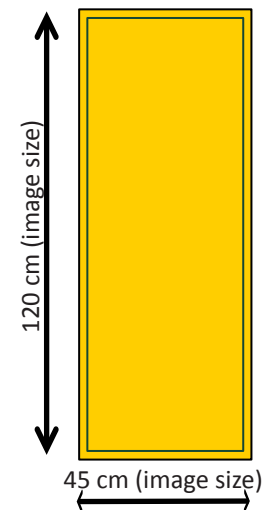

akzent media

All text, titles and logos and other important parts of visual should be placed minimum 1,0cm from all the edges. (centred)

WALL 4.5 X 12 m	
DIMENSIONS	4.5 X 12 m
TYPE OF PRINTING	Frontlit PVC (digital)
PREPRESS INSTRUCTIONS	
Width:	45 cm
Height:	120 cm
Resolution:	300 DPI
Orientation:	Horizontal
Color Mode:	CMYK
File format:	TIFF (flatten layers) or Photoshop EPS (flatten layers, max jpeg compression)
Safe frame:	All text, titles and logos and other important parts of visual should be placed minimum 1,0 cm from all the edges. (centred)