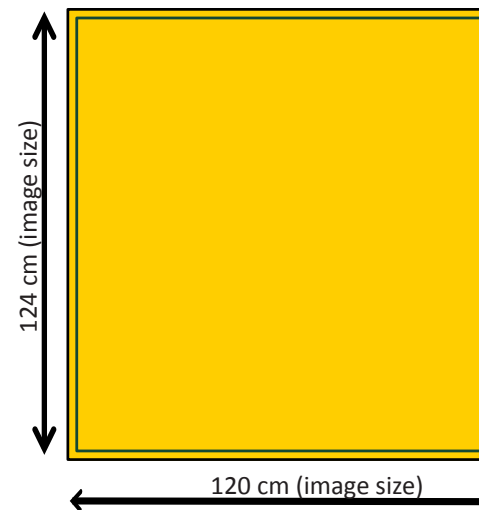

akzent media

All text, titles and logos and other important parts of visual should be placed minimum 1 cm from all the edges. (centred)

WALL 11.95 X 12.35 m

DIMENSIONS 11.95 X 12.35 m

TYPE OF PRINTING Frontlit PVC (digital)

PREPRESS INSTRUCTIONS

Width: 120 cm

Height: 124 cm

Resolution: 300 DPI

Orientation: vertical

Color Mode: CMYK

File format: TIFF (flatten layers) or Photoshop EPS (flatten layers, max jpeg compression)

Safe frame: All text, titles and logos and other important parts of visual should be placed minimum 1 cm from all the edges. (centred)