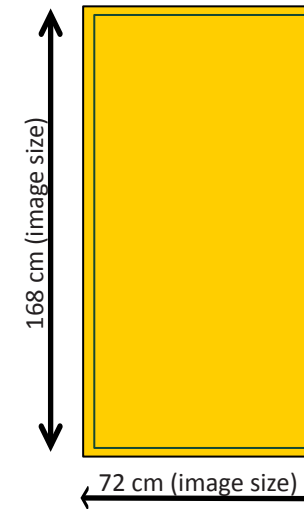

# akzent media

All text, titles and logos and other important parts of visual should be placed minimum 1,0cm from all the edges. (centred)

<b>WALL 7.2 X 16.8 m</b>	
<b>DIMENSIONS</b>	<b>7.2 X 16.8 m</b>
<b>TYPE OF PRINTING</b>	<b>Frontlit PVC (digital)</b>
<b>PREPRESS INSTRUCTIONS</b>	
<b>Width:</b>	<b>72 cm</b>
<b>Height:</b>	<b>168 cm</b>
<b>Resolution:</b>	<b>300 DPI</b>
<b>Orientation:</b>	<b>Horizontal</b>
<b>Color Mode:</b>	<b>CMYK</b>
<b>File format:</b>	<b>TIFF (flatten layers) or Photoshop EPS (flatten layers, max jpeg compression)</b>
<b>Safe frame:</b>	<b>All text, titles and logos and other important parts of visual should be placed minimum 1,0 cm from all the edges. (centred)</b>