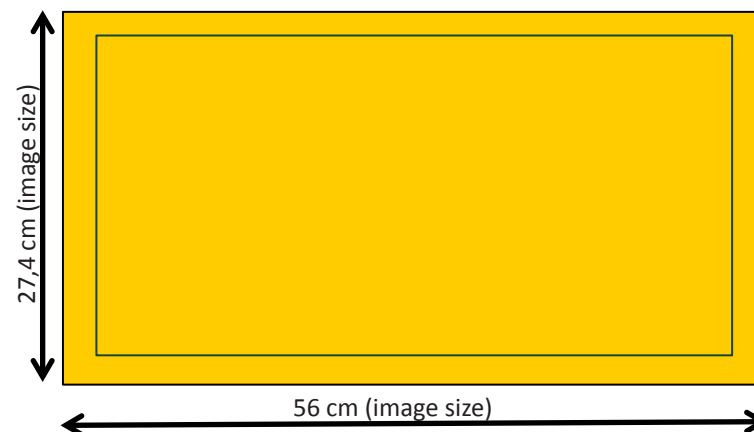

akzent media

All text, titles and logos and other important parts of visual should be placed minimum 1,50cm from all the edges. (centred)

BACKLIGHT 5.6 X 2.74 m

Advertising medium backlight

DIMENSIONS

5.60 X 2.74 m

TYPE OF PRINTING

PVC (digital)

PREPRESS INSTRUCTIONS

Width: 56 cm

Height: 27,4 cm

Resolution: 300 DPI

Orientation: Horizontal

Color Mode: CMYK

File format: TIFF (flatten layers) or Photoshop EPS (flatten layers, max jpeg compression)

Safe frame: All text, titles and logos and other important parts of visual should be placed minimum 1,50 cm from all the edges. (centred)